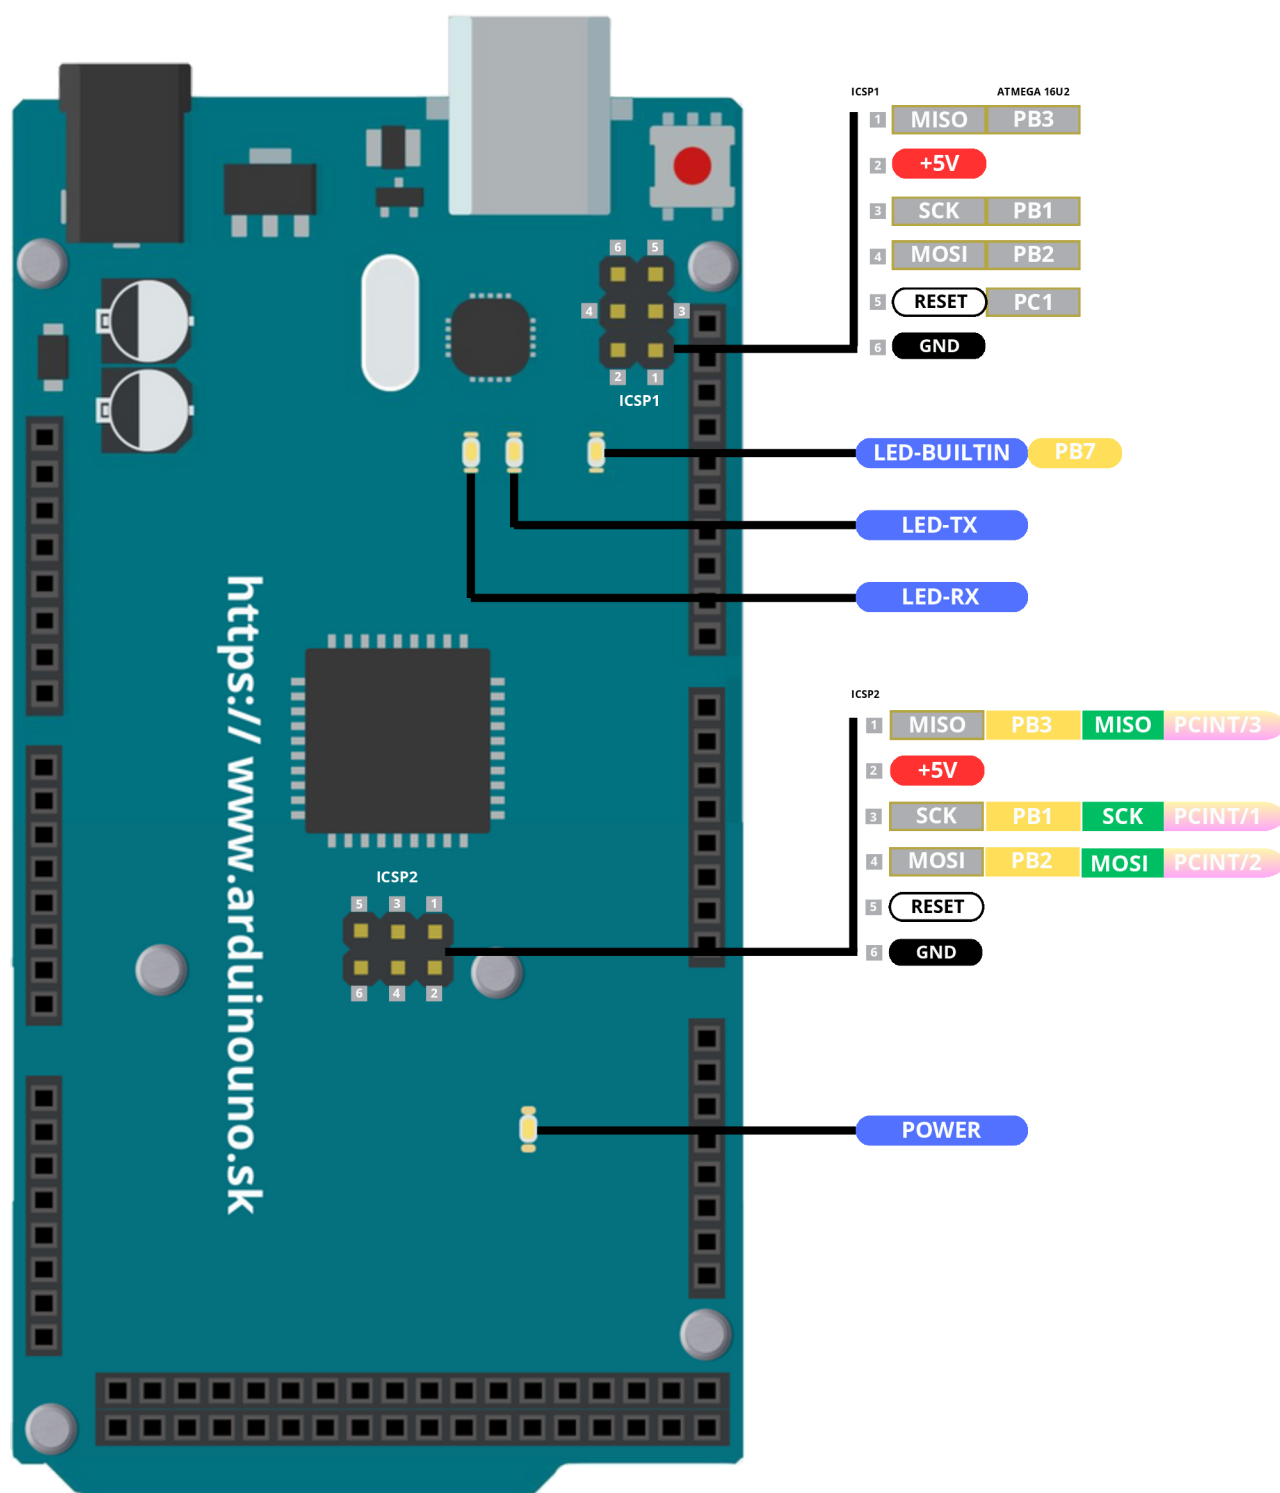

Arduino MEGA 2560

<https://www.arduino.sk>

TOP VIEW

TOP VIEW

TOP VIEW

TOP VIEW

TOP VIEW

- GROUND
- POWER
- DIGITAL PIN
- ANALOG PIN
- Microcontroller PORT
- DEFAULT
- ANALOG
- COMMUNICATION
- TIMER
- INTERRUPT
- LED
- INTERNAL PIN