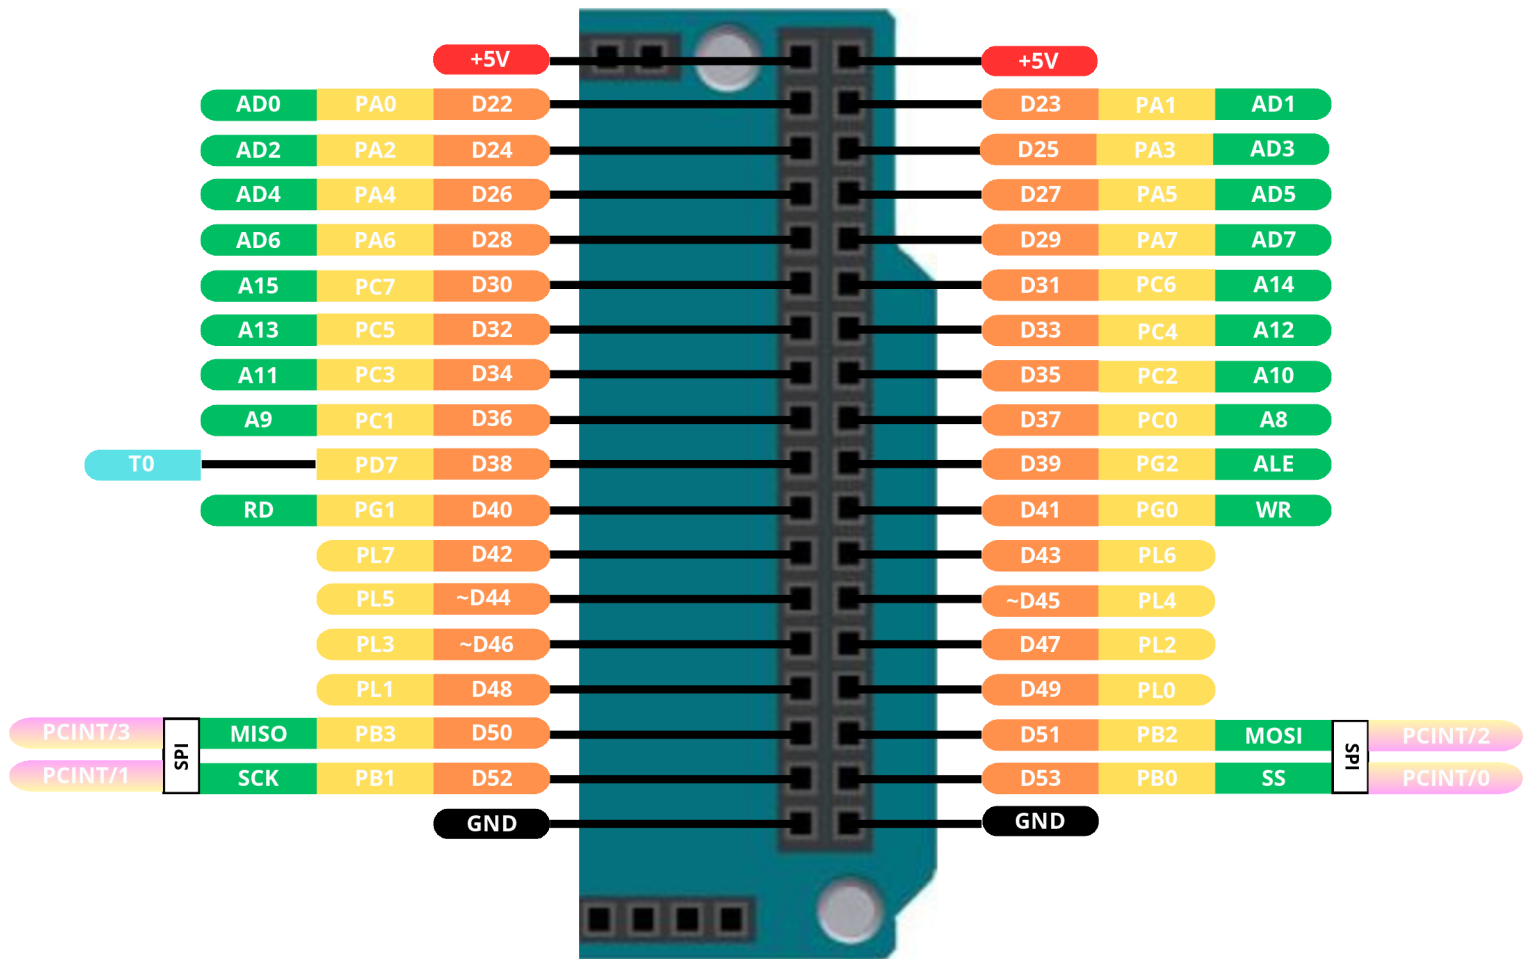

Arduino MEGA 2560

<https://www.arduino.sk>

TOP VIEW

TOP VIEW

TOP VIEW

TOP VIEW

TOP VIEW

- GROUND
- POWER
- DIGITAL PIN
- ANALOG PIN
- Microcontroller PORT
- DEFAULT
- ANALOG
- COMMUNICATION
- TIMER
- INTERRUPT
- LED
- INTERNAL PIN