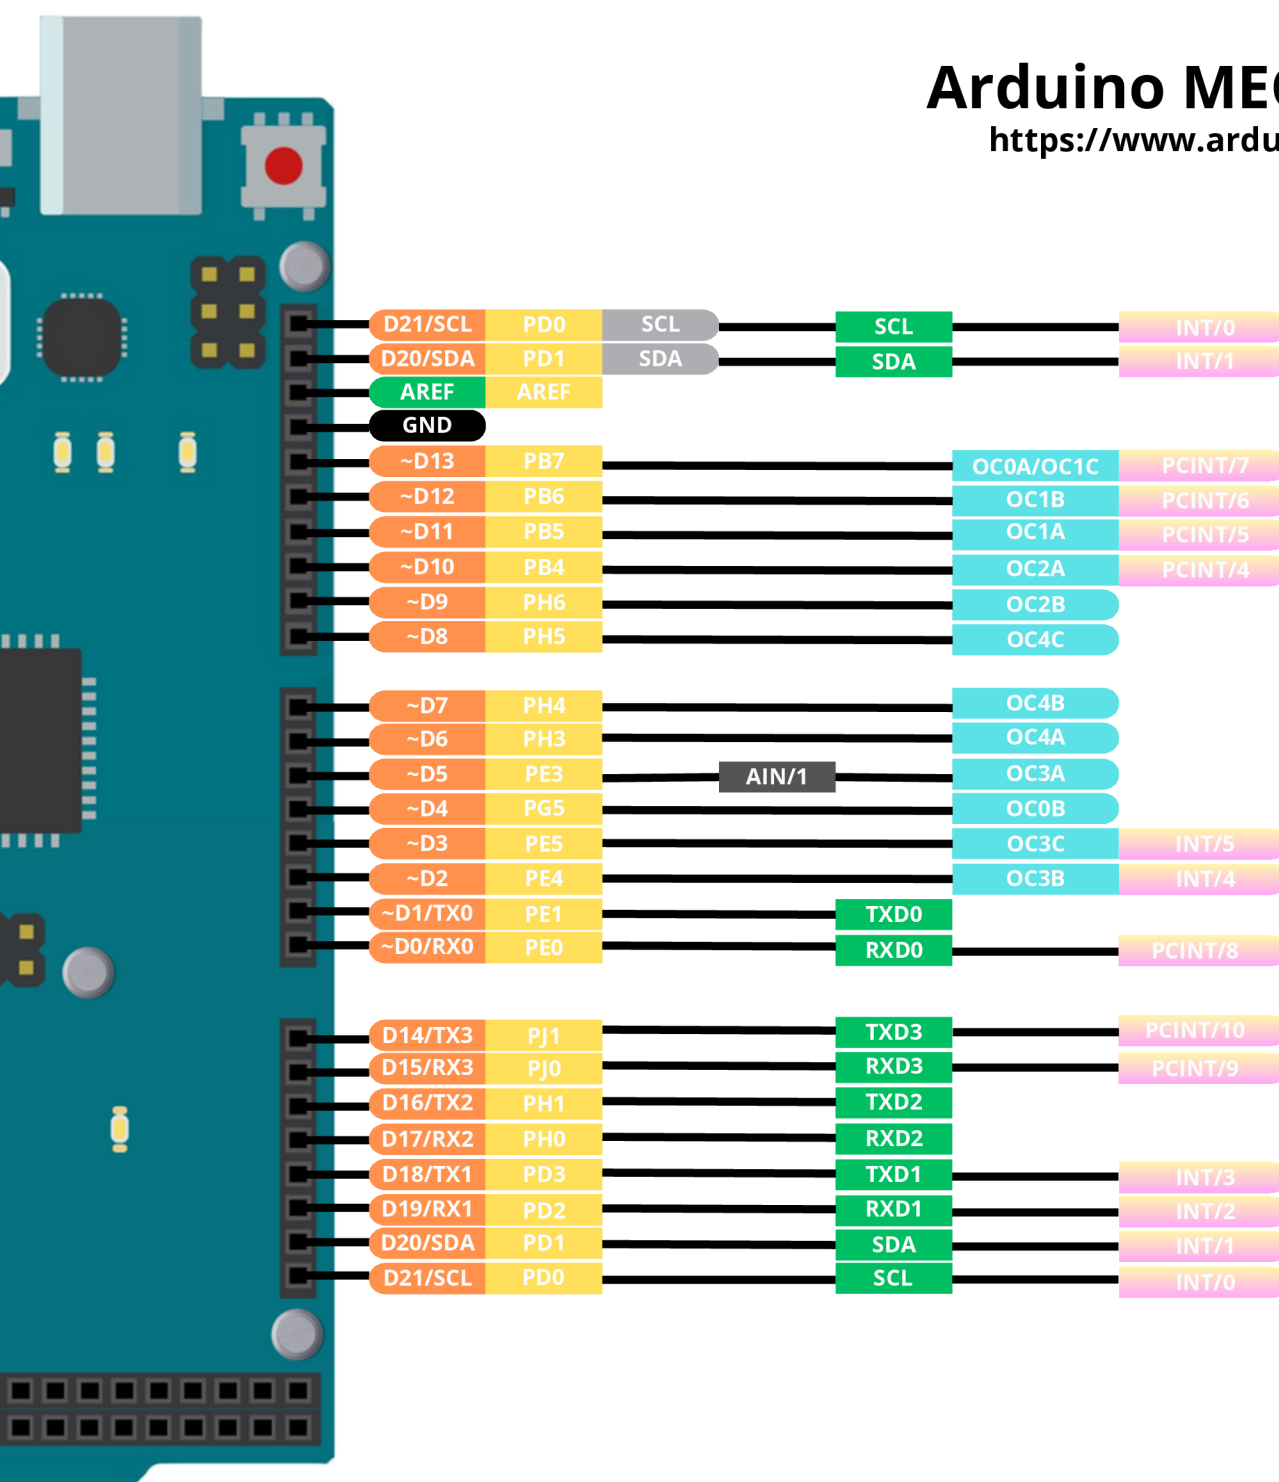

Arduino MEGA 2560

<https://www.arduino.sk>

TOP VIEW

TOP VIEW

TOP VIEW

TOP VIEW

TOP VIEW

- GROUND
- POWER
- DIGITAL PIN
- ANALOG PIN
- Microcontroller PORT
- DEFAULT
- ANALOG
- COMMUNICATION
- TIMER
- INTERRUPT
- LED
- INTERNAL PIN