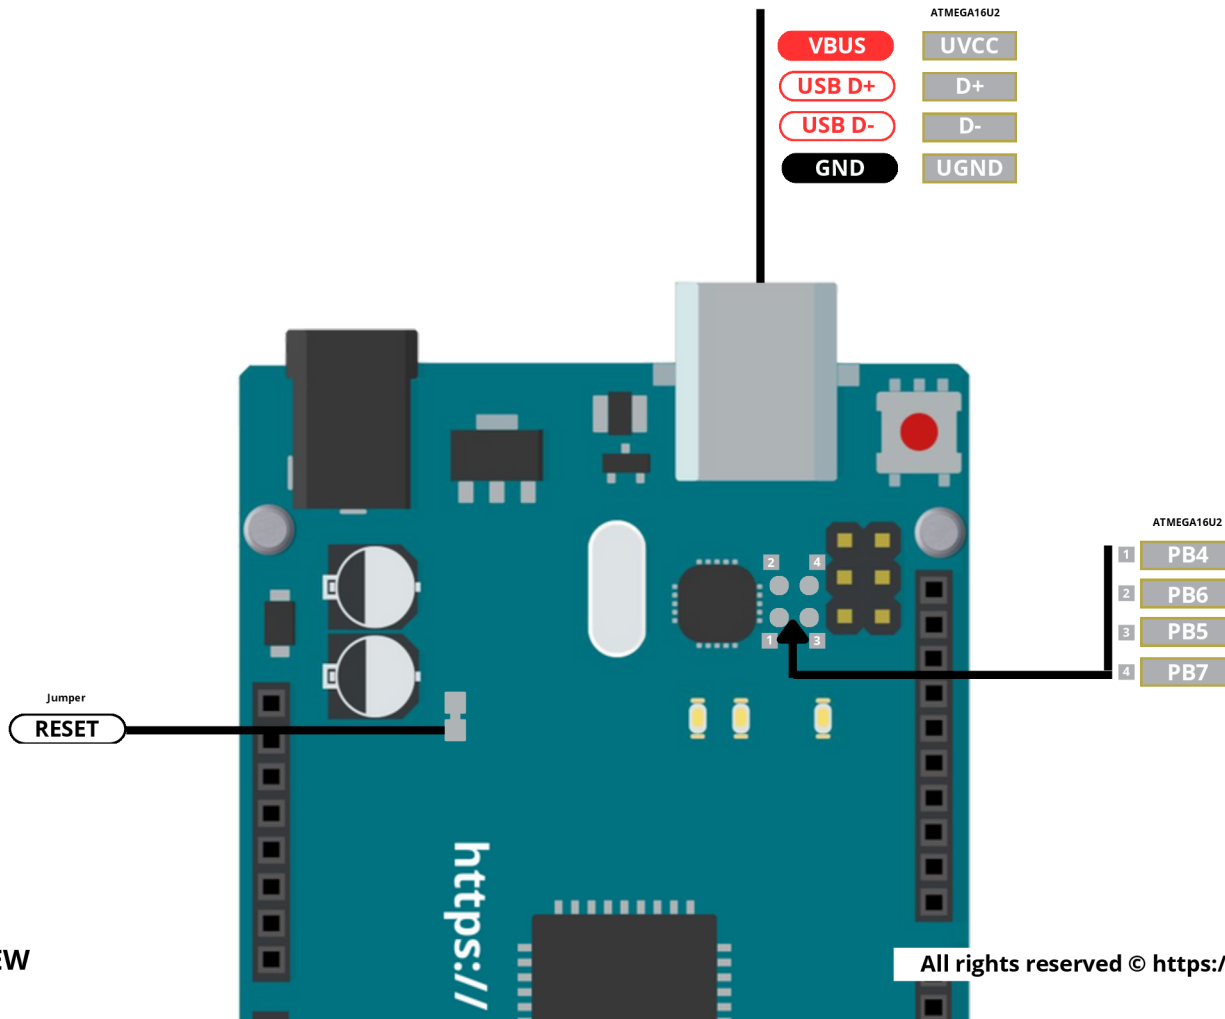

Arduino MEGA 2560

<https://www.arduino.sk>

TOP VIEW

TOP VIEW

TOP VIEW

TOP VIEW

TOP VIEW

- GROUND
- POWER
- DIGITAL PIN
- ANALOG PIN
- Microcontroller PORT
- DEFAULT
- ANALOG
- COMMUNICATION
- TIMER
- INTERRUPT
- LED
- INTERNAL PIN