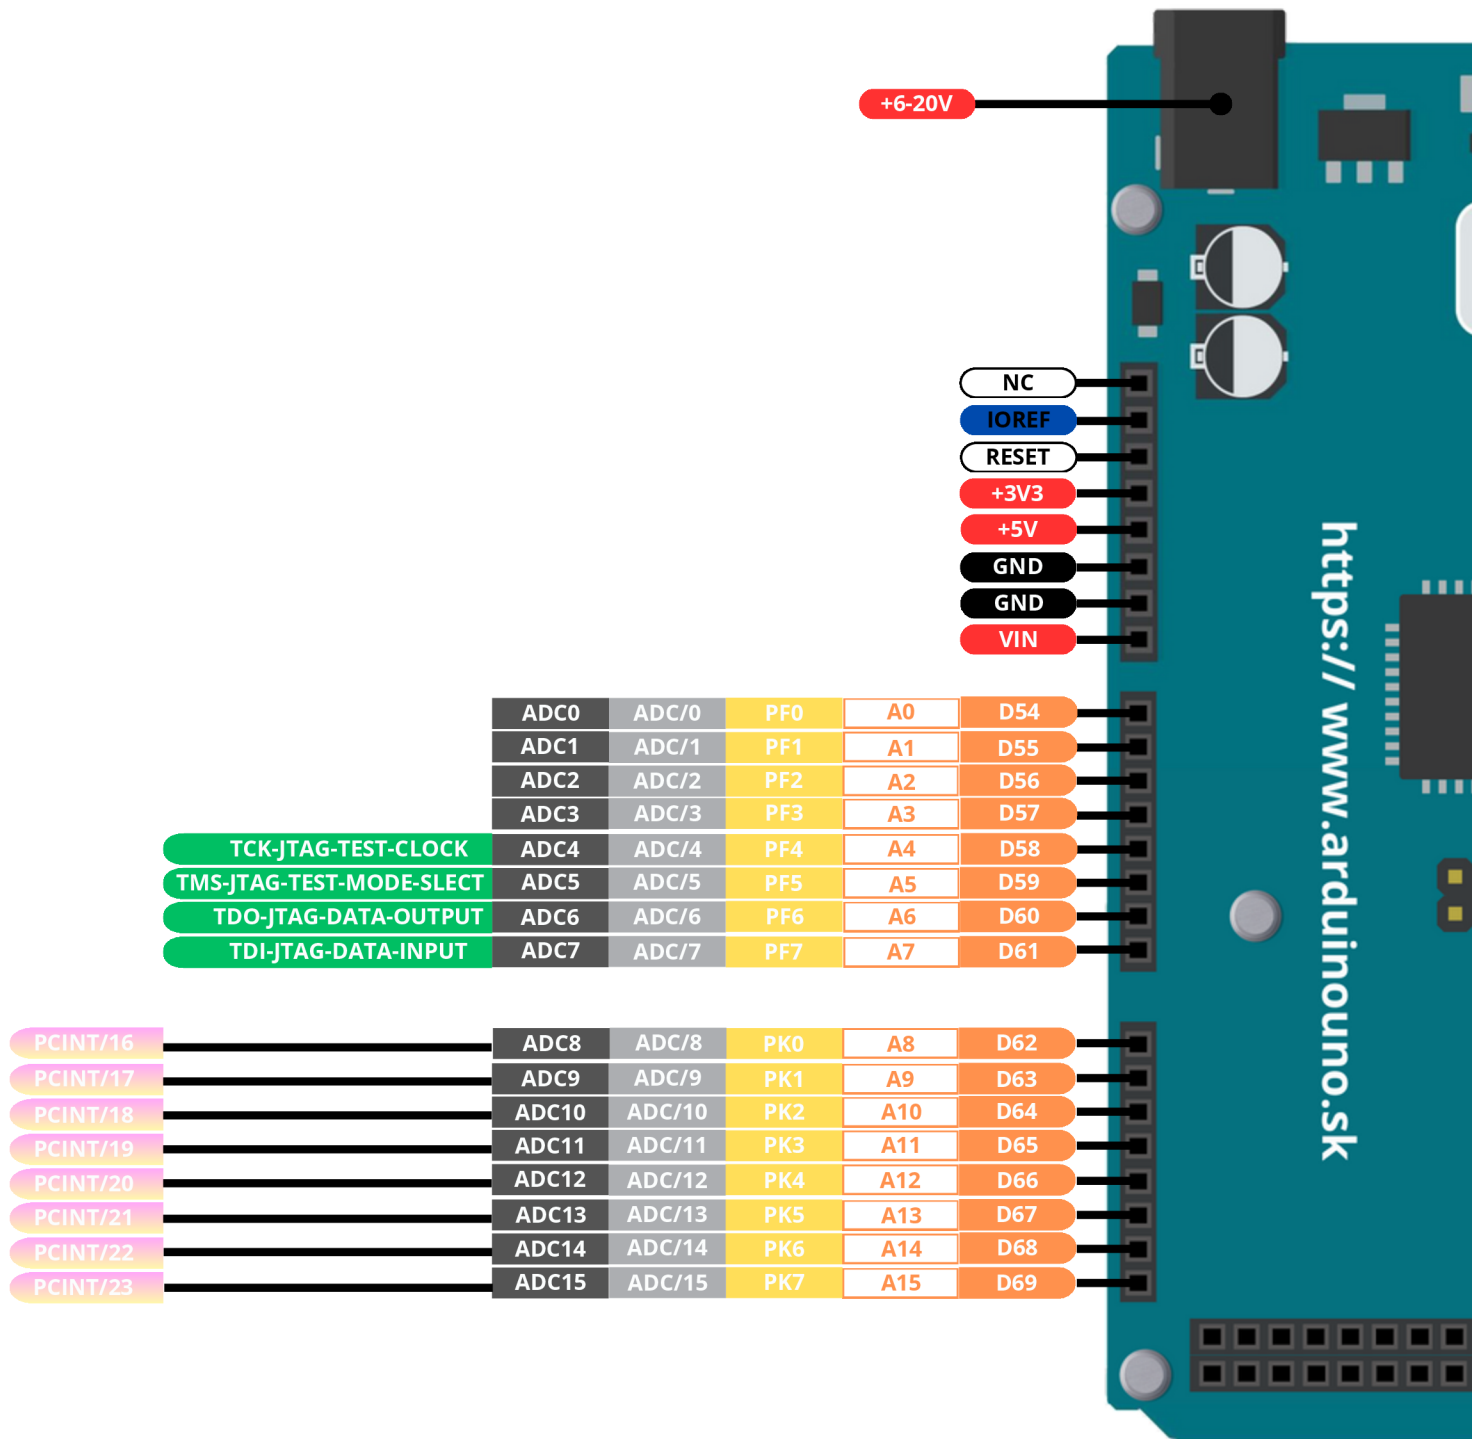

Arduino MEGA 2560

<https://www.arduino.sk>

TOP VIEW

TOP VIEW

TOP VIEW

TOP VIEW

TOP VIEW

- GROUND
- POWER
- DIGITAL PIN
- ANALOG PIN
- Microcontroller PORT
- DEFAULT
- ANALOG
- COMMUNICATION
- TIMER
- INTERRUPT
- LED
- INTERNAL PIN